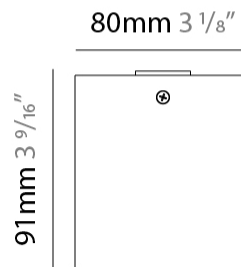

DAU SINGLE SURFACE

D92126R9-

base number Finish
Options

1. To build a product code in our configurator select the specify button on the base model # product page
2. To build a manual product code on this datasheet choose from the options listed below in blue font and add the suffix to the base model #

GENERAL

Series: Dau
Subseries: Dau Single
Brand: Milan
Division: Design
Mounting Type: Surface
Mounting Location: Ceiling
Subcategory: Downlight

PHYSICAL

Shape: Cube
Length (mm): 80
Length (in): 3 1/8
Width (mm): 80
Width (in): 3 1/8
Height (mm): 91
Height (in): 3 9/16
Light Distribution: Direct
Fixture Finish: BAL / MWL / BSL
Fixture Material: Extruded Aluminum

ELECTRICAL

Lamp Type: LED
Input Wattage (W): 10
Total Output Wattage (W): 9.3
Dimming: Tri-Mode (Non-Dimming and Phase Dimming (120Vac only) and 0-10V Dimming)
Driver Included: No
Driver Location: Remote
Driver Type: Constant Current
Input Voltage (V): 120 - 277
Constant Current (MA): 350

LED

Number of LEDs: 1
Color Temperature (°K): 3000
Max. Delivered Lumen (lm): 956
CRI: >90 CRI
Lamp Life (hrs): 50000

OPTICAL

RATINGS AND CERTIFICATIONS

Certified By: Certified for North American Standards
IP rating: IP20

PROJECT
TYPE
SPECIFIER
QUANTITY
DATE