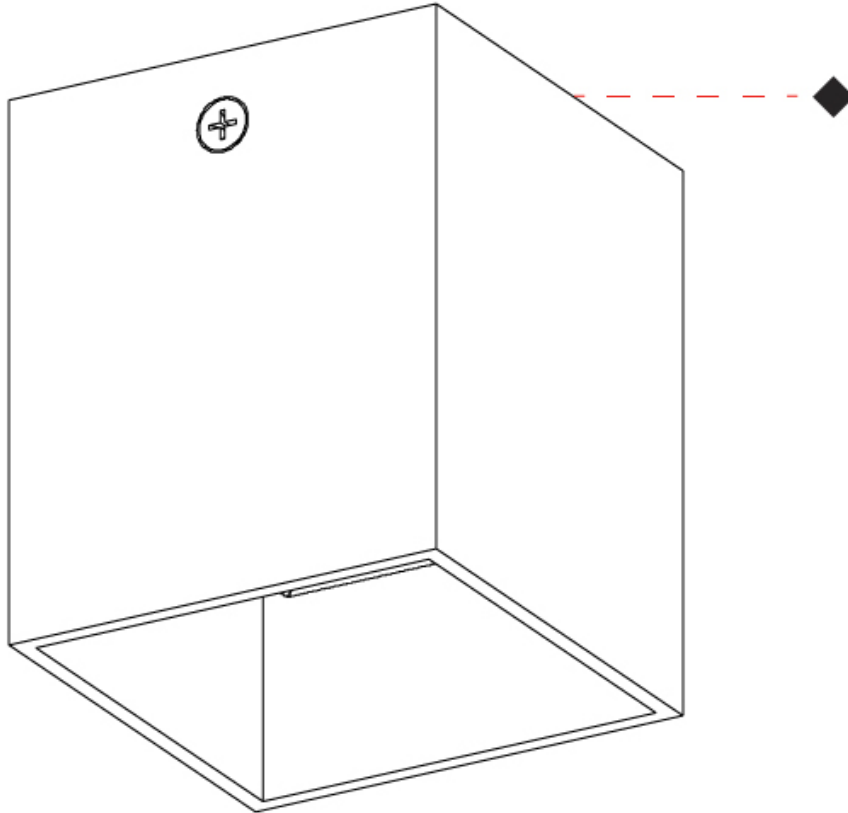

DAU SINGLE SURFACE

D92130R9-

PROJECT	_____
TYPE	_____
SPECIFIER	_____
QUANTITY	_____
DATE	_____