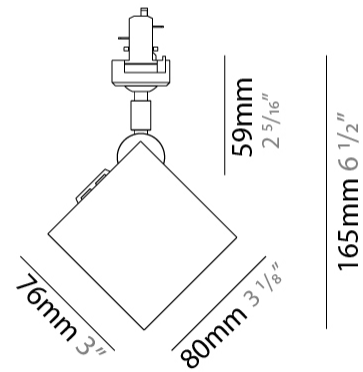

DAU SINGLE TRACK

D96048R9-

base number Finish
Options

1. To build a product code in our configurator select the specify button on the base model # product page
2. To build a manual product code on this datasheet choose from the options listed below in blue font and add the suffix to the base model #

GENERAL

Series: Dau
Subseries: Dau Single
Brand: Milan
Division: Design
Mounting Type: Track
Mounting Location: Ceiling
Subcategory: Spots

PHYSICAL

Shape: Cube
Width (mm): 80
Width (in): 3 1/8
Height (mm): 165
Height (in): 6 1/2
Light Distribution: Adjustable / Direct
Fixture Finish: BAL / MWL / BSL
Fixture Material: Extruded Aluminum

ELECTRICAL

Number of Lamps: 1
Lamp Type: LED
Total Output Wattage (W): 9.3
Dimming: Phase Dimming (120Vac Only)
Input Voltage (V): 120

LED

Number of LEDs: 1
Color Temperature (°K): 3000
Max. Delivered Lumen (lm): 956
CRI: >90 CRI
Lamp Life (hrs): 50000

OPTICAL

RATINGS AND CERTIFICATIONS

Certified By: Certified for North American Standards
IP rating: IP20

PROJECT
TYPE
SPECIFIER
QUANTITY
DATE

80mm 3 1/8"