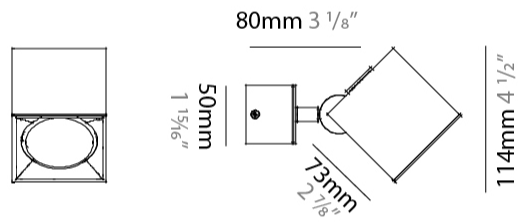

DAU SINGLE SURFACE

D92019-

base number   Finish
Options

PROJECT	_____
TYPE	_____
SPECIFIER	_____
QUANTITY	_____
DATE	_____

1. To build a product code in our configurator select the specify button on the base model # product page
2. To build a manual product code on this datasheet choose from the options listed below in blue font and add the suffix to the base model #

GENERAL

Series: Dau _____
Subseries: Dau Single _____
Brand: Milan _____
Division: Design _____
Mounting Type: Surface _____
Subcategory: Spots _____

PHYSICAL

Shape: Cube _____
Length (mm): 80 _____
Length (in): 3 1/8 _____
Width (mm): 83 _____
Width (in): 3 1/4 _____
Height (mm): 80 _____
Height (in): 3 1/8 _____
Max. Overall Height (mm): 160 _____
Max. Overall Height (in): 6 5/16 _____
Light Distribution: Adjustable / Direct _____
Weight (kg): 0.82 _____
Weight (lbs): 1.81 _____
Fixture Finish: [BAL](#) / [MWL](#) / [BSL](#) _____
Fixture Material: Extruded Aluminum _____

ELECTRICAL

Number of Lamps: 1 _____
Lamp Type: LED Retrofit _____
Lamp Shape: MR16 _____
Bulb Included: Bulb Not Included _____
Max. Wattage Per Lamp (W): 4 _____
Lamp Base: GU10 _____
Input Voltage (V): 120 _____

LED

OPTICAL

RATINGS AND CERTIFICATIONS

Certified By: Certified for North American Standards _____
IP rating: IP20 _____