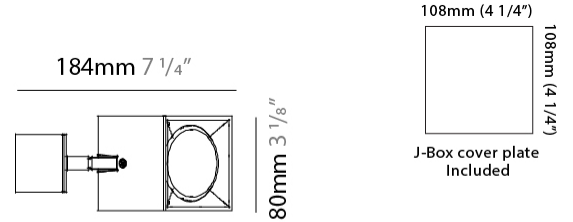

DAU SINGLE SURFACE

D92019-

base number   Finish
Options

PROJECT	_____
TYPE	_____
SPECIFIER	_____
QUANTITY	_____
DATE	_____

1. To build a product code in our configurator select the specify button on the base model # product page
2. To build a manual product code on this datasheet choose from the options listed below in blue font and add the suffix to the base model #

GENERAL

Series: Dau _____
Subseries: Dau Single _____
Brand: Milan _____
Division: Design _____
Mounting Type: Surface _____
Subcategory: Spots _____

PHYSICAL

Shape: Cube _____
Length (mm): 80 _____
Length (in): 3 1/8 _____
Width (mm): 83 _____
Width (in): 3 1/4 _____
Height (mm): 80 _____
Height (in): 3 1/8 _____
Max. Overall Height (mm): 160 _____
Max. Overall Height (in): 6 5/16 _____
Light Distribution: Adjustable / Direct _____
Weight (kg): 0.82 _____
Weight (lbs): 1.81 _____
Fixture Finish: [BAL](#) / [MWL](#) / [BSL](#) _____
Fixture Material: Extruded Aluminum _____

ELECTRICAL

Number of Lamps: 1 _____
Lamp Type: LED Retrofit _____
Lamp Shape: MR16 _____
Bulb Included: Bulb Not Included _____
Max. Wattage Per Lamp (W): 4 _____
Lamp Base: GU10 _____
Input Voltage (V): 120 _____

LED

OPTICAL

RATINGS AND CERTIFICATIONS

Certified By: Certified for North American Standards _____
IP rating: IP20 _____