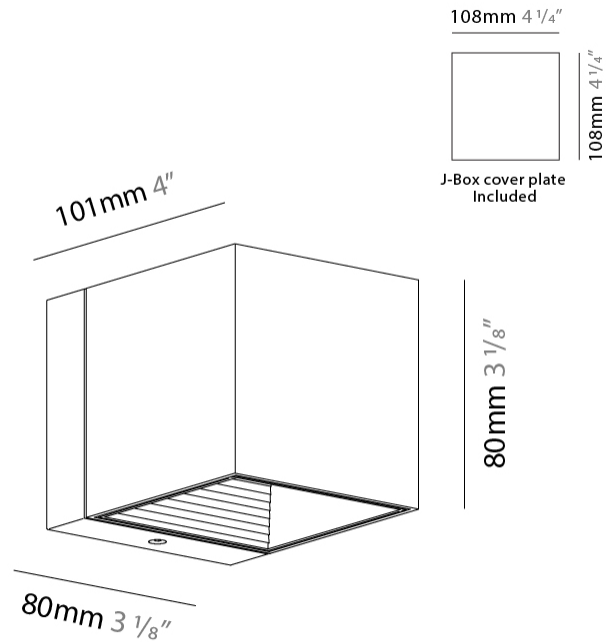

DAU SINGLE SURFACE

D93148R9-

base number Finish
Options

PROJECT
TYPE
SPECIFIER
QUANTITY
DATE

1. To build a product code in our configurator select the specify button on the base model # product page
2. To build a manual product code on this datasheet choose from the options listed below in blue font and add the suffix to the base model #

GENERAL

Series: Dau
Subseries: Dau Single
Brand: Milan
Division: Design
Mounting Type: Surface
Mounting Location: Wall
Subcategory: Up/Down Light

PHYSICAL

Shape: Cube
Length (mm): 80
Length (in): 3 1/8
Height (mm): 80
Height (in): 3 1/8
Extension (mm): 101
Extension (in): 4
Light Distribution: Direct / Indirect
Fixture Finish: BAL / MWL / BSL
Fixture Material: Extruded Aluminum

ELECTRICAL

Lamp Type: LED
Input Wattage (W): 14
Dimming: Electronic Low Voltage Dimming to 20%
Input Voltage (V): 120Vac Direct Line

LED

Number of LEDs: 2
Color Temperature (°K): 3000
Max. Delivered Lumen (lm): 1330
CRI: >90 CRI

OPTICAL

RATINGS AND CERTIFICATIONS

Certified By: Certified for North American Standards
IP rating: IP44