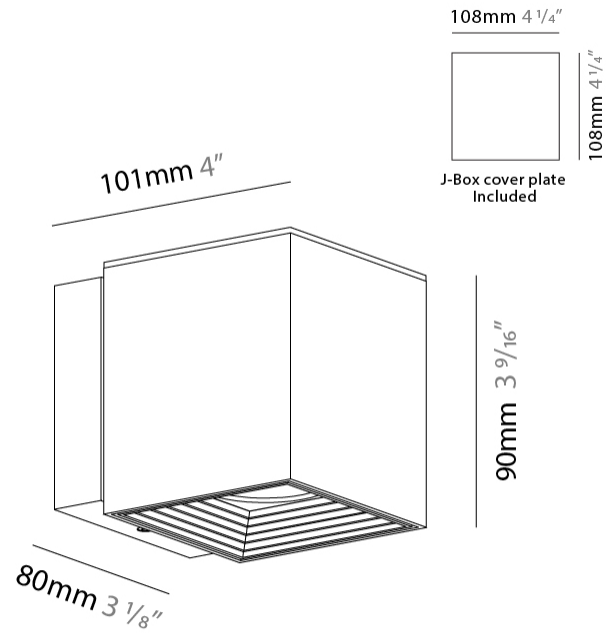

DAU SINGLE SURFACE

D93189R9-

base number Finish
Options

PROJECT
TYPE
SPECIFIER
QUANTITY
DATE

1. To build a product code in our configurator select the specify button on the base model # product page
2. To build a manual product code on this datasheet choose from the options listed below in blue font and add the suffix to the base model #

GENERAL

Series: Dau
Subseries: Dau Single
Brand: Milan
Division: Design
Mounting Type: Surface
Mounting Location: Wall
Subcategory: Downlight

PHYSICAL

Shape: Cube
Length (mm): 80
Length (in): 3 1/8
Height (mm): 90
Depth (mm): 101
Height (in): 3 9/16
Depth (in): 4
Extension (mm): 114
Extension (in): 4 1/2
Light Distribution: Direct
Fixture Finish: [BAL / MWL / BSL](#)
Fixture Material: Extruded Aluminum

ELECTRICAL

Lamp Type: LED
Input Wattage (W): 10
Total Output Wattage (W): 9.3
Dimming: Tri-Mode (Non-Dimming and Phase Dimming (120Vac only) and 0-10V Dimming)
Driver Included: Yes
Driver Location: Integrated
Driver Type: Constant Current - 120Vac
Driver Class: Class 2
Input Voltage (V): 120 - 277
Constant Current (MA): 350
Upon Request: Not included - see components) Remote: 0-10Vdc dimming / Phase dimming @120Vac only / 277Vac

LED

Number of LEDs: 1
Color Temperature (°K): 3000
Max. Delivered Lumen (lm): 956
CRI: >90 CRI
Lamp Life (hrs): 50000

OPTICAL

RATINGS AND CERTIFICATIONS

Certified By: Certified for North American Standards
IP rating: IP44